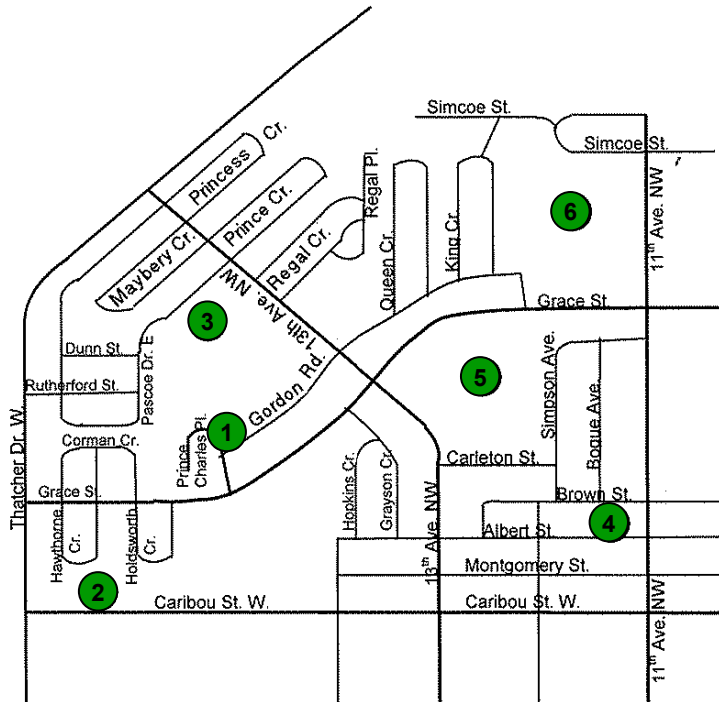

North ↑

1. Prince Charles Court (3 buildings) 1386 Gordon Rd.,
2. Elks Athletic Field, 1500 block Caribou St. W.
3. Gordon Road Park, Gordon Rd. & 13th Ave. NW
4. St. Michael's School, 1111 Brown St.
5. Palliser Heights School, 1140 Simpson Ave.
6. Lindale School, 1322 11th Ave. NW