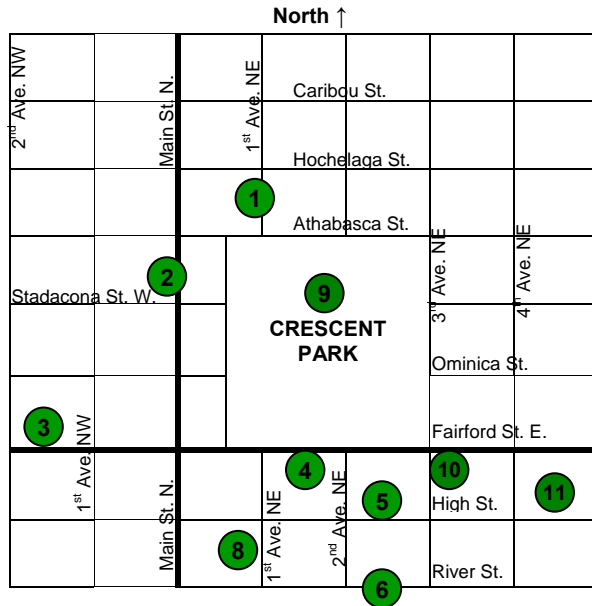

1. Temple Towers: 750 - 1st Ave. NE
2. Timothy Eaton Gardens: 510 Main St. N.
3. William Milne Place: 136 Fairford St. W.
4. Victoria Towers: 123 Fairford St. E.
5. High Park Towers: 220 High St. E.
6. Heritage Place: 245 River St. E.
7. Regal Villa: 1245 – 13th Ave. NW

Other sites close by:

2. Moose Jaw & District Senior Citizens Assoc., 101 – 510 Main St. N. (same building as Timothy Eaton Gardens)
8. Providence Place
9. Crescent Park
10. Cosmo Senior Citizen's Centre
11. Moose Jaw Union Hospital